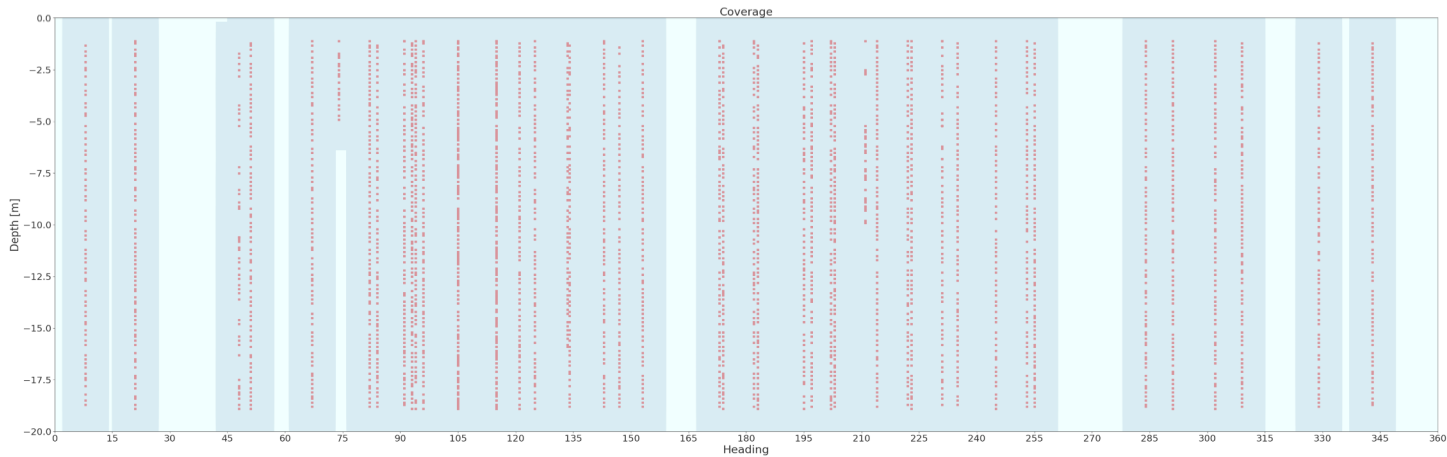

**100% Inspection
COVERAGE**

DEMO REPORT

100% inspection COVERAGE

DEMO REPORT

Date: May 25, 2022.

Location: Demo Farm, 1234, 1234

Cage: XY123ZZ

Percentage of covered cage/net area

78%

-  Uncovered cage/net area
-  Covered with ROV inspection
-  Useable frames from video