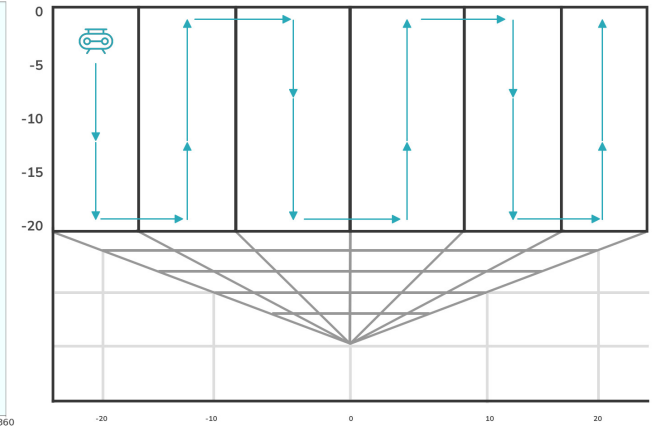

**100% Inspection
COVERAGE**

DEMO REPORT

100% inspection COVERAGE

DEMO REPORT

Date: May 25, 2022.

Location: Demo Farm, 1234, 1234

Cage: XY123ZZ

Percentage of covered cage/net area

78%

-  Uncovered cage/net area
-  Covered with ROV inspection
-  Useable frames from video