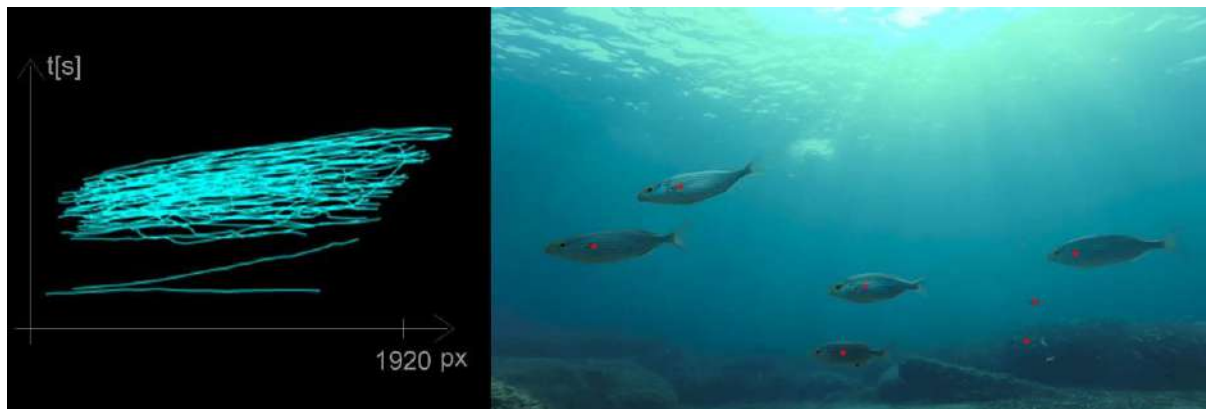

COUNTING FISH in transfers

DEMO REPORT

Counting FISH in transfers

DEMO REPORT

Date:	June 03, 2022
Location:	Demo Farm, 43.3603244, 16.2910421,17
Cage:	AEUIRTRV01234
Number of counted fishes	1308
Estimated error	2,6 %

Click [here](#) for video or scan QR code at the bottom of page.

COUNTING FISH in transfers

DESCRIPTION:

Circle cage is unfolded and looks like four connected squares, where each square represents one side of the world (North, East, South, West)