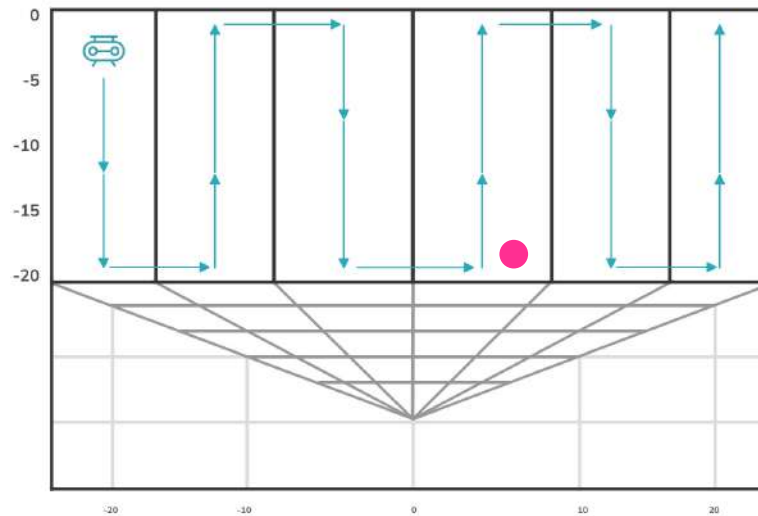

Cage HOLES detection

DEMO REPORT

Cage HOLES detection

DEMO REPORT

Date: May 25, 2022.

Location: Demo Farm, 43.3603244, 16.2910421

Cage: ATEU1HRV0531

ALERT - HOLES DETECTED!

HOLE INFO

Depth: -18.8 m

Heading: 217°

Estimated hole area: 320 cm²

KARMENstudio

advanced aquaculture video analysis