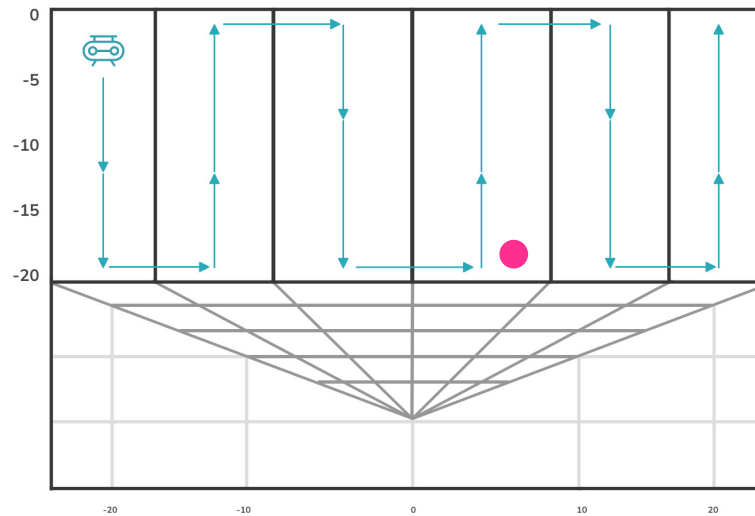

Cage HOLES detection

DEMO REPORT

Cage HOLES detection DEMO REPORT

Date: May 25, 2022.

Location: Demo Farm, 1234, 1234

Cage: XY123ZZ

ALERT - HOLES DETECTED!

HOLE INFO

Depth: -18.8 m

Heading: 217°

Estimated hole area: 320 cm²

KARMENstudio

advanced aquaculture video analysis