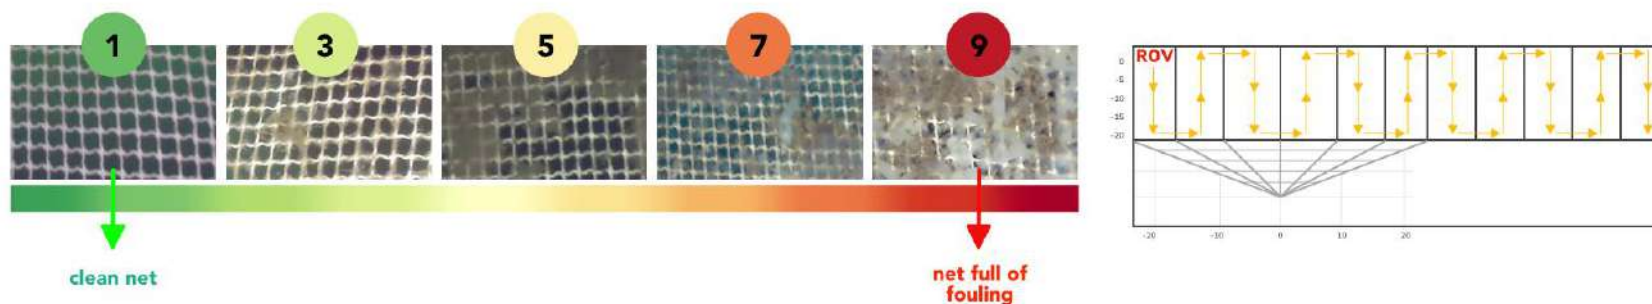

**BIOFOULING**  
on nets

**DEMO REPORT**

Date: May 25, 2022

Location: Demo Farm, 43.3603244, 16.2910421,17

Cage: ATEU1HRV01234

Click [here](#) for video or scan QR code at the bottom of page.

### DESCRIPTION:

Circle cage is unfolded and looks like four connected squares, where each square represents one side of the world (North, East, South, West)

HEATMAP  
video