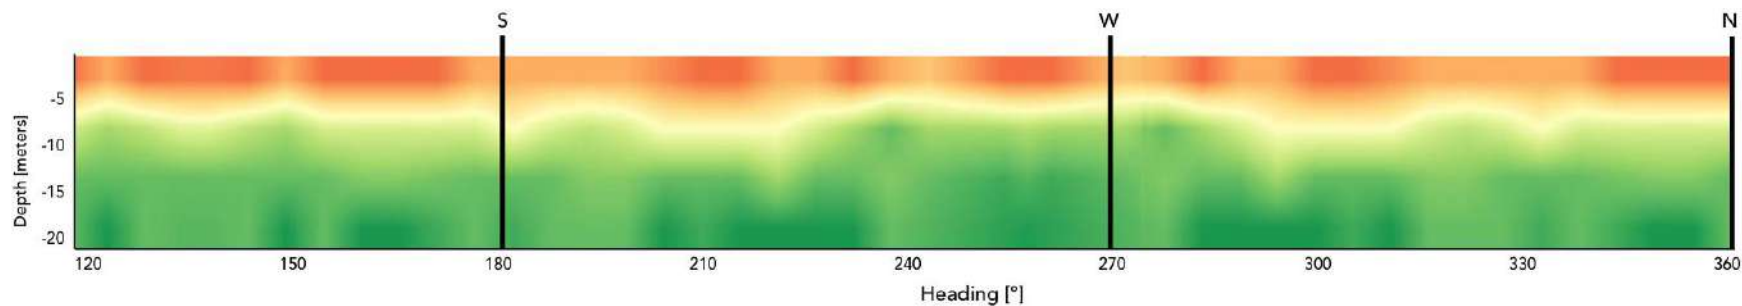

**BIOFOULING**  
on nets

**DEMO REPORT**

Date: May 25, 2022

Location: Demo Farm, 43.3603244, 16.2910421,17

Cage: ATEU1HRV01234

Click [here](#) for video or scan QR code at the bottom of page.

### DESCRIPTION:

Circle cage is unfolded and looks like four connected squares, where each square represents one side of the world (North, East, South, West)

HEATMAP  
video