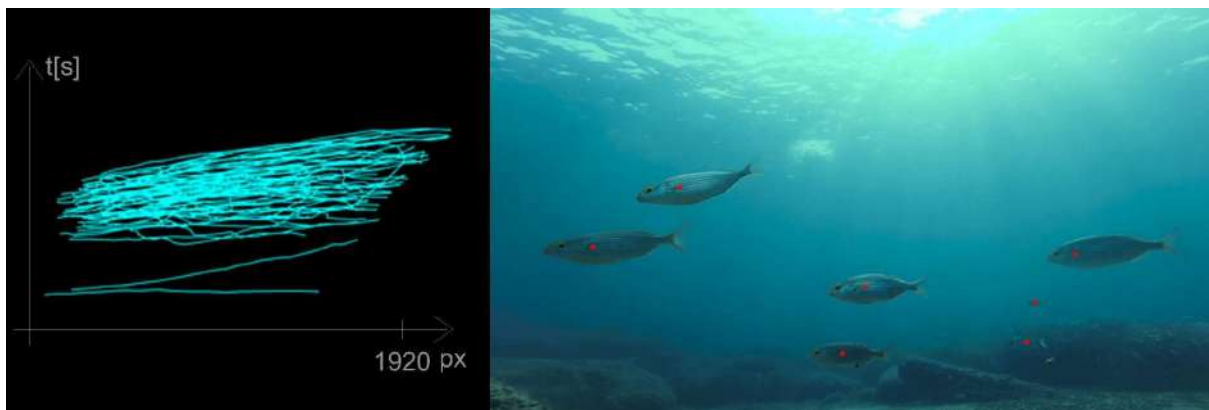

COUNTING FISH in transfers
DEMO REPORT

COUNTING FISH in transfers DEMO REPORT

Date: June 03, 2022

Location: Demo Farm, 43.3603244, 16.2910421,17

Cage: AEU1RTRV01234

Number of counted fishes 1308

Estimated error 2,6 %

Click [here](#) for video or scan QR code at the bottom of page.

COUNTING FISH in transfers

DESCRIPTION:

Circle cage is unfolded and looks like four connected squares, where each square represents one side of the world (North, East, South, West)